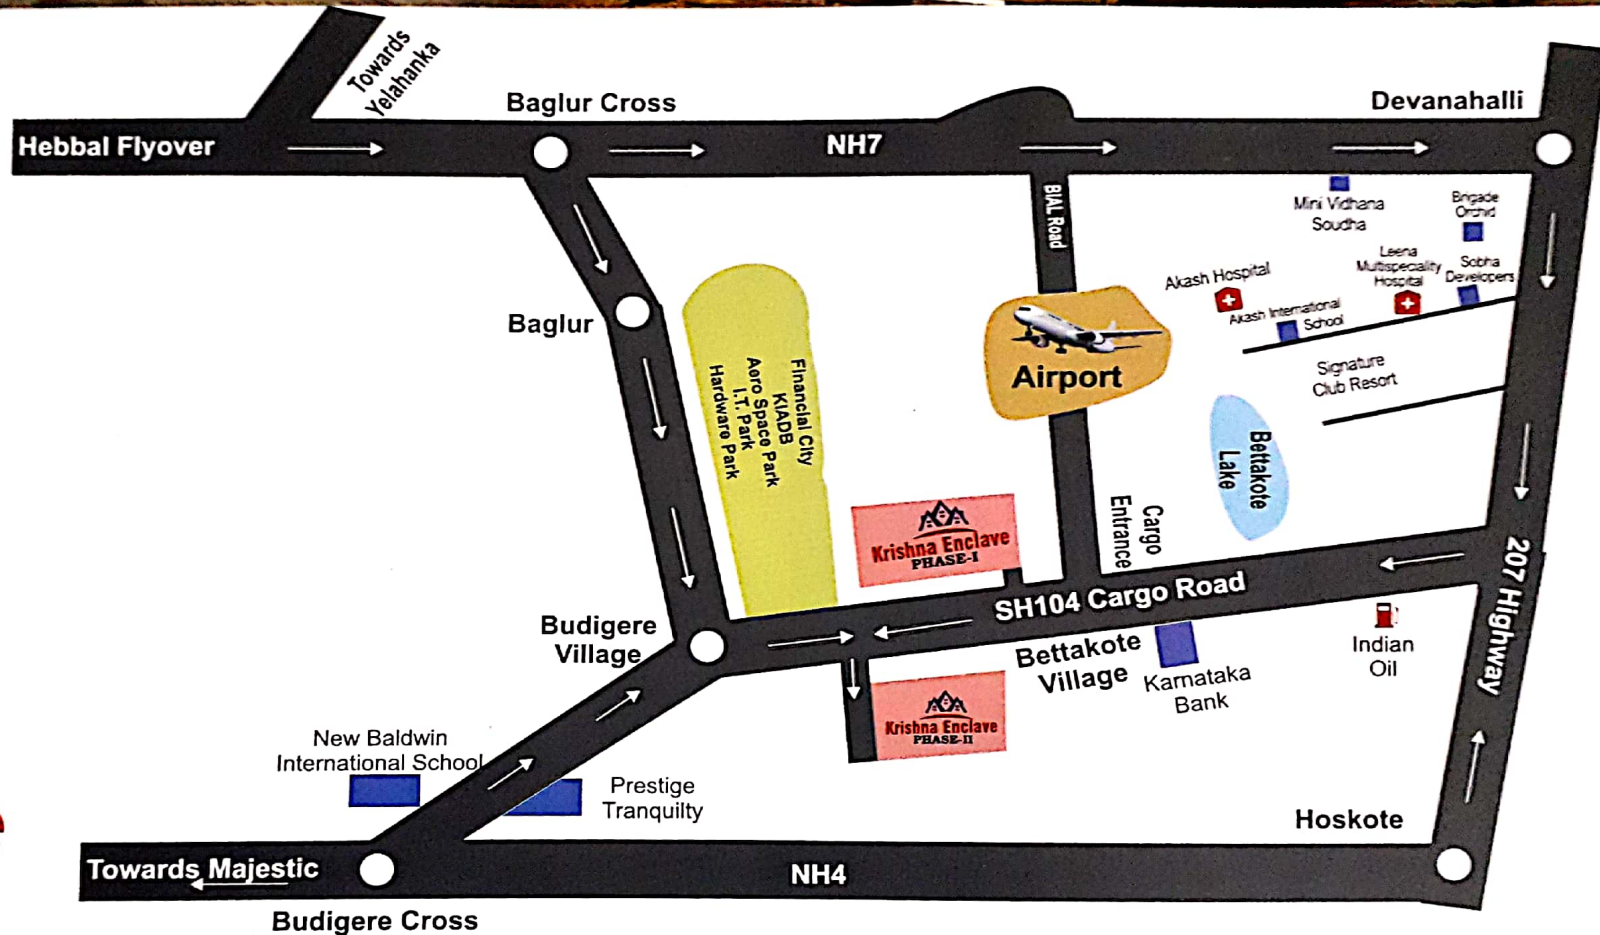

Krishna Enclave

PHASE-II

Bettakote SH 104
Devanahalli Road

www.mavihsreality.com

For site visit call :

PRASAD KUMAR H C
CHIEF MARKETING MANAGER
Mobile : 9902241309